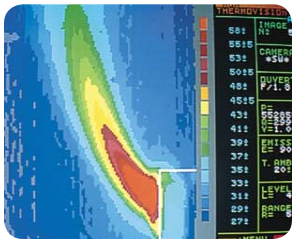

**The Apéro convection heater—
more efficient natural convection**