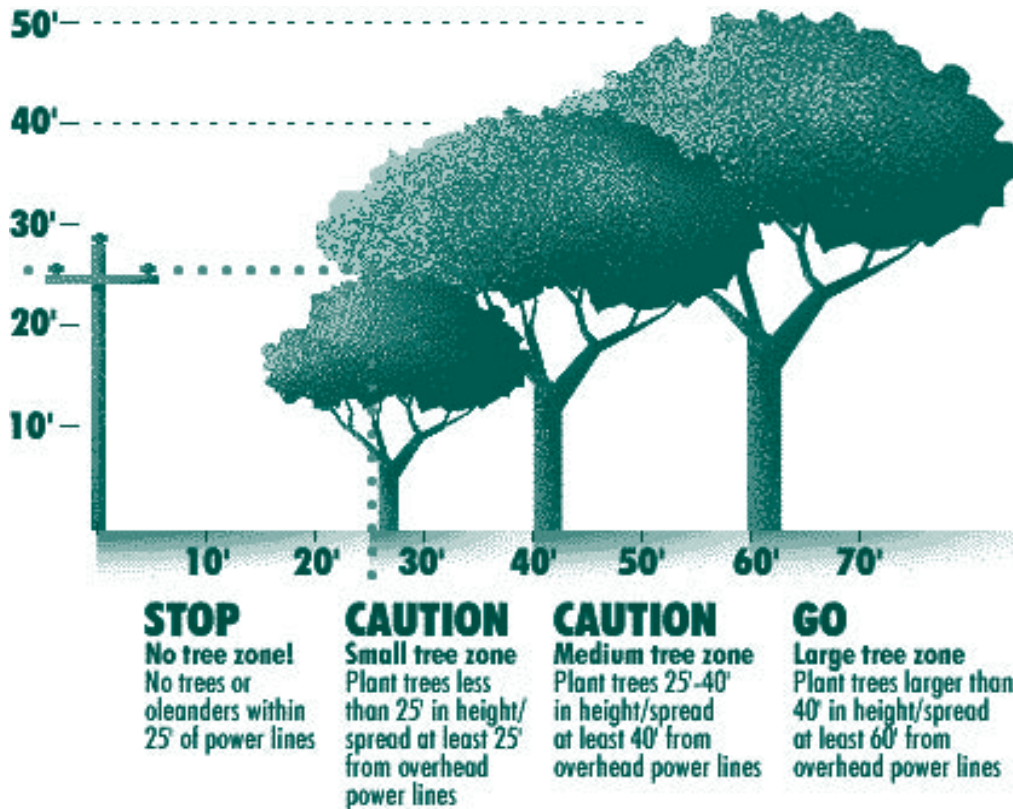

Plant the Right Tree in the Right Place

**Call Before You Dig
It's The Law!
In Iowa call:
1-800-292-8989**

If you plant trees on the southwest and west sides of your home, they can block the sun and dramatically reduce the heat in your house. The Department of Energy estimates that just three trees positioned correctly around a house can

cut the energy used for cooling by one-fourth. And in the winter, those same trees can cut your heating costs by 10-20 percent. But be aware that a tree on the south side of a house can actually increase heating costs in the winter because it casts shade.

Remember that trees and power lines don't mix. If you plant any type of trees near power lines, make sure they're small and will **STAY** small. Also don't forget about underground power lines and other utilities when you're planting. Call Iowa One-Call before you dig.

Shrubs
(Height: 4' - 10')
Arrowwood, Azalea, Burning Bush, Bush Honeysuckle, Caragana, Chokecherry, Cotoneaster, Cranberry Bush, Currant, Dogwood, Hydrangea, Juneberry, Lilac, Ninebark, Potentilla, Sumac